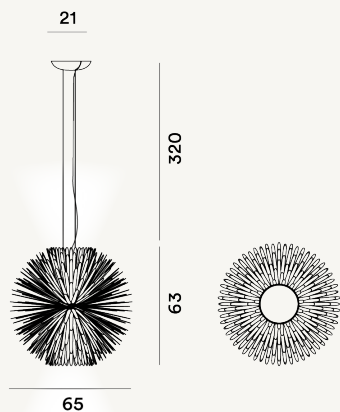

# SUN LIGHT OF LOVE SUSPENSION LED

## DIMENSIONE

63 x 65 x 65

## COLORE

White, Gold

## SORGENTE LUMINOSA

LED included Scheda Led 32W 2700 K 3170lm CRI>90  
ON-OFF